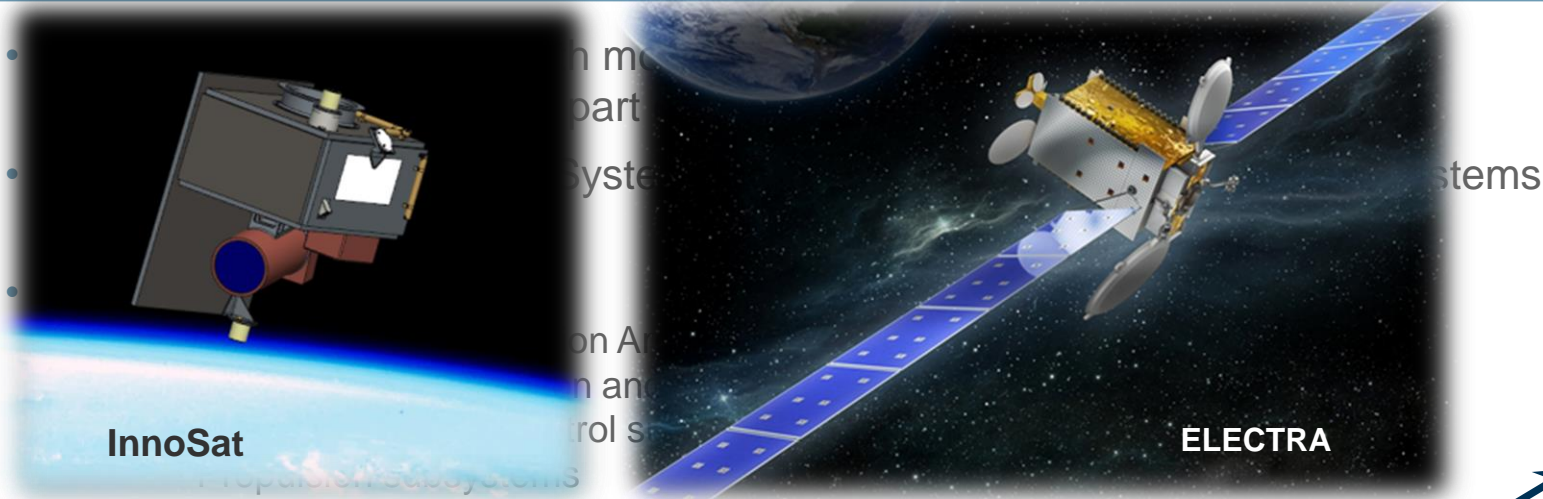

Gierth Olsson
CEO

A photograph of a satellite in space, showing a rectangular solar panel array and a central body, floating against the backdrop of Earth's blue and green surface.

Real picture from space of Tango (the daughter satellite) in the PRISMA System, taken by the mother satellite Mango

SPACE SYSTEMS

OH B Sweden – Company Overview

OHB Sweden – Company Overview

InnoSat

ELECTRA

- In m... part
- System
- on A... an... control s...
- Check-Out and Ground Control Systems (the product RAMSES)
- Currently 80 employees, 85% with academic degree and with an average of 15 years experience of space systems. Since four years in new facilities in Kista, Stockholm.
- A turnover of 170 MSEK with 85% on export.
- Major current ongoing programs/projects:
 - Sweden (Missions for Swedish National Space Board (SNSB)):
InnoSat Satellite Development, The MATS Mission, InnoSat 2 Study, Operations of Odin
 - Europe (Subsystems to ESA and Primes/Operators):
ELECTRA, EDRS, Small GEO, Solar Orbiter, Euclid, Biomass, Orion PQM (ESA/NASA), SARah
 - Asterioid Mission with Beyon Atlas

GEOSTATIONARY

Small GEO Product Line with Electric Propulsion for station-keeping and orbit transfer

Real picture from space of Tango (the daughter satellite) in the PRISMA System, taken by the mother satellite Mango