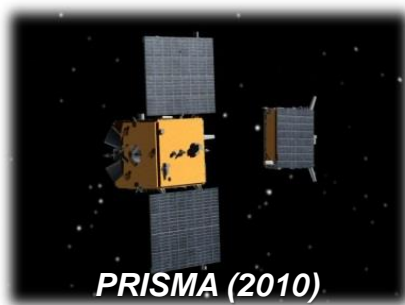

Gierth Olsson
CEO

A photograph of a satellite in space, showing a rectangular solar panel array and a central body, floating against the backdrop of Earth's blue and green surface.

Real picture from space of Tango (the daughter satellite) in the PRISMA System, taken by the mother satellite Mango

GEOSTATIONARY

Small GEO Product Line with Electric Propulsion for station-keeping and orbit transfer

Real picture from space of Tango (the daughter satellite) in the PRISMA System, taken by the mother satellite Mango