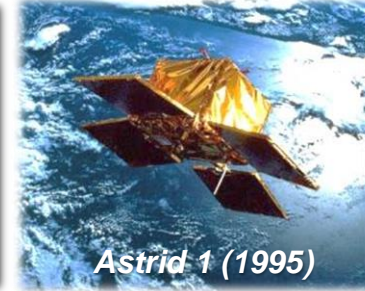

Gierth Olsson
CEO

A photograph of a satellite in space, showing a rectangular solar panel array and a central body, floating against the backdrop of Earth's blue and green surface.

Real picture from space of Tango (the daughter satellite) in the PRISMA System, taken by the mother satellite Mango

SPACE SYSTEMS

OH B Sweden – Company Overview

OHB Sweden – Company Overview

InnoSat

ELECTRA

- In m... part
- System
- on A... an... control s...
- Check-Out and Ground Control Systems (the product RAMSES)
- Currently 80 employees, 85% with academic degree and with an average of 15 years experience of space systems. Since four years in new facilities in Kista, Stockholm.
- A turnover of 170 MSEK with 85% on export.
- Major current ongoing programs/projects:
 - Sweden (Missions for Swedish National Space Board (SNSB)):
InnoSat Satellite Development, The MATS Mission, InnoSat 2 Study, Operations of Odin
 - Europe (Subsystems to ESA and Primes/Operators):
ELECTRA, EDRS, Small GEO, Solar Orbiter, Euclid, Biomass, Orion PQM (ESA/NASA), SARah
 - Asterioid Mission with Beyon Atlas

Heritage and achievements since the 80's

(cred to our former owner SSC)

EARLY SATELLITES

Spin stabilized attitude control

HIGH-PRECISION

*Precise 3-axis attitude control for astronomy and Earth observation
Still operated by OHB Sweden.*