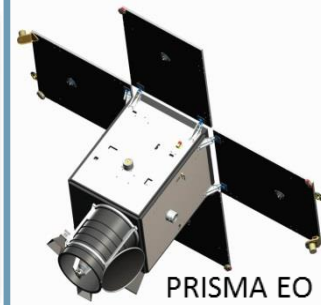

INTERPLANETARY

*First ESA Lunar mission.
Weak-thrust transfer to lunar orbit*

*ESA mission to study the Sun.
Complex series of gravitational-assist fly-bys*

FORMATION-FLYING

*Demonstration of Formation-Flying & Rendezvous using GPS, Vision-Based, and RF-navigation
Still in operations.*

GEOSTATIONARY

Small GEO Product Line with Electric Propulsion for station-keeping and orbit transfer

Real picture from space of Tango (the daughter satellite) in the PRISMA System, taken by the mother satellite Mango