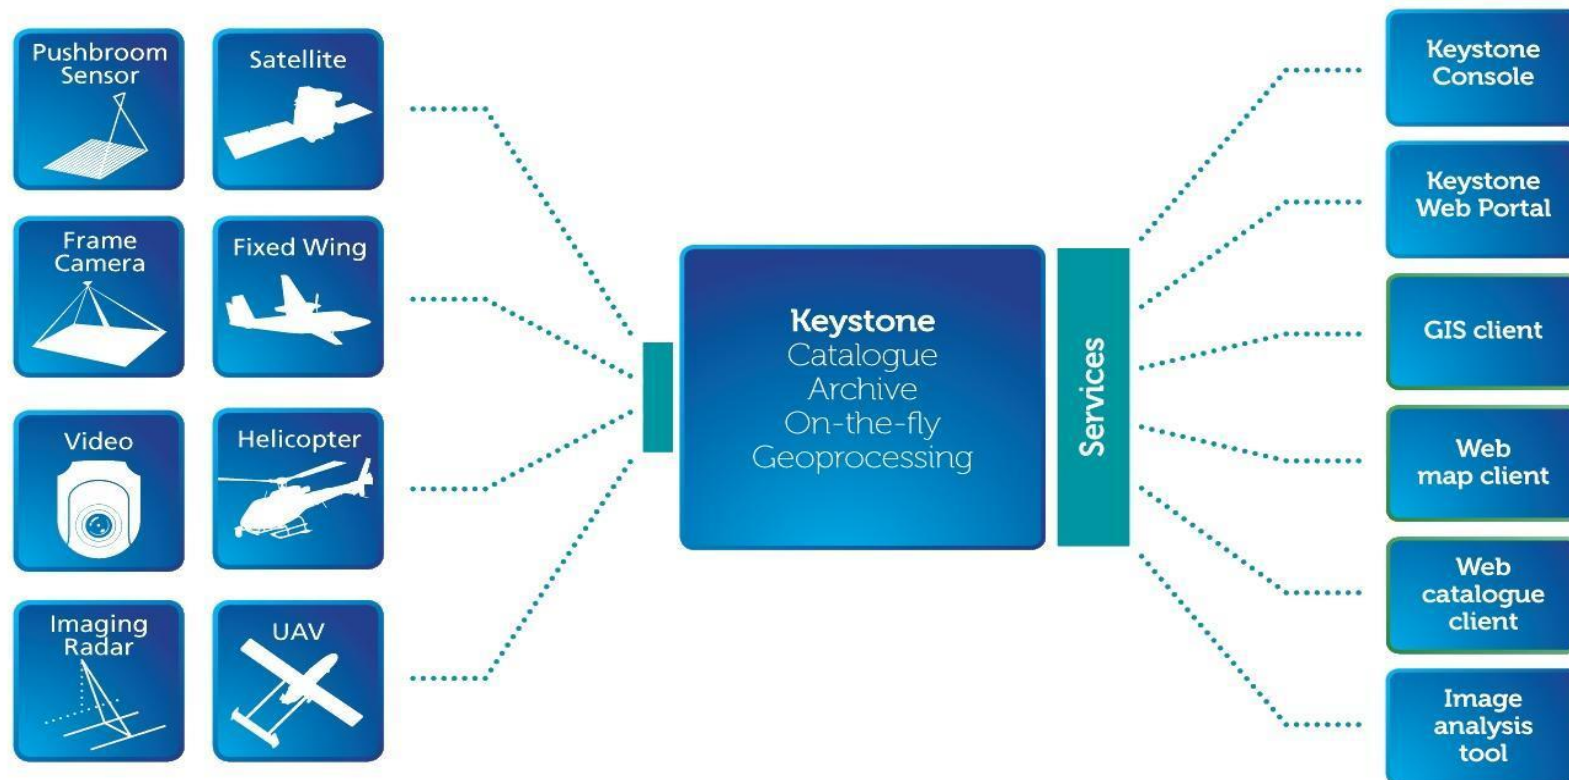

Spacemetric

Taming the Flood of Data

10 October 2017

Software from sensor to analytics

- Server-based, and ready for the cloud, since 2003
 - Rigorous photogrammetry, innovative technology
 - Extensive use of meta data, creating very efficient delivery
-

The Keystone Concept

Business sectors and typical offerings

Satellite Manufacturer

- Image processing chain

Satellite Data Owner

- Data Hub, web portal

Customer examples:

- Surrey Satellite Technology
- ESA
- INPE (Brazil)
- Swedish National Space Board
- Harris/Exelis